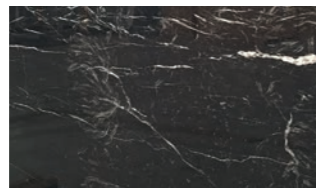

JURASSIC

NERO MARQUINA

TRAVERTINE TITANIUM VEIN CUT

TUMBLED WALNUT TRAVERTINE

OCEAN GREY

GASCOIGNE BLUE

GASCOIGNE CREAM

PORTSEA GREY