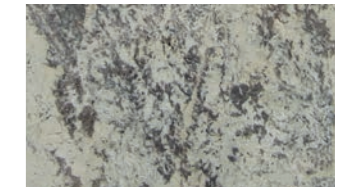

DELICATUS WHITE