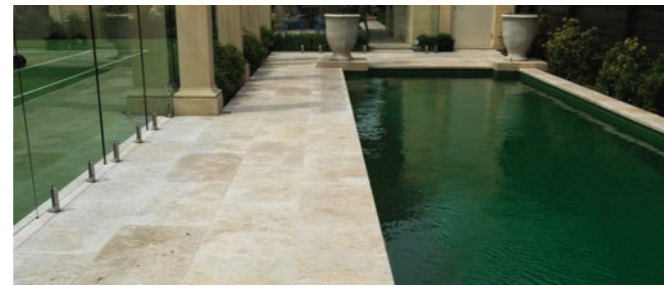

travertine