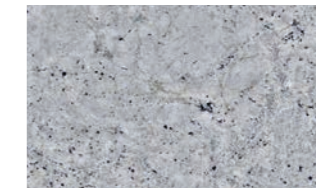

JURASSIC

NERO MARQUINA

TRAVERTINE TITANIUM VEIN CUT

TUMBLED WALNUT TRAVERTINE

OCEAN GREY

GASCOIGNE BLUE

GASCOIGNE CREAM

PORTSEA GREY

ELEGANT GREY

ISERNIA

NEW SAVIOR

TURCO ARGENTO

COLONIAL WHITE

TITANIUM

STEEL GREY

THUNDER WHITE