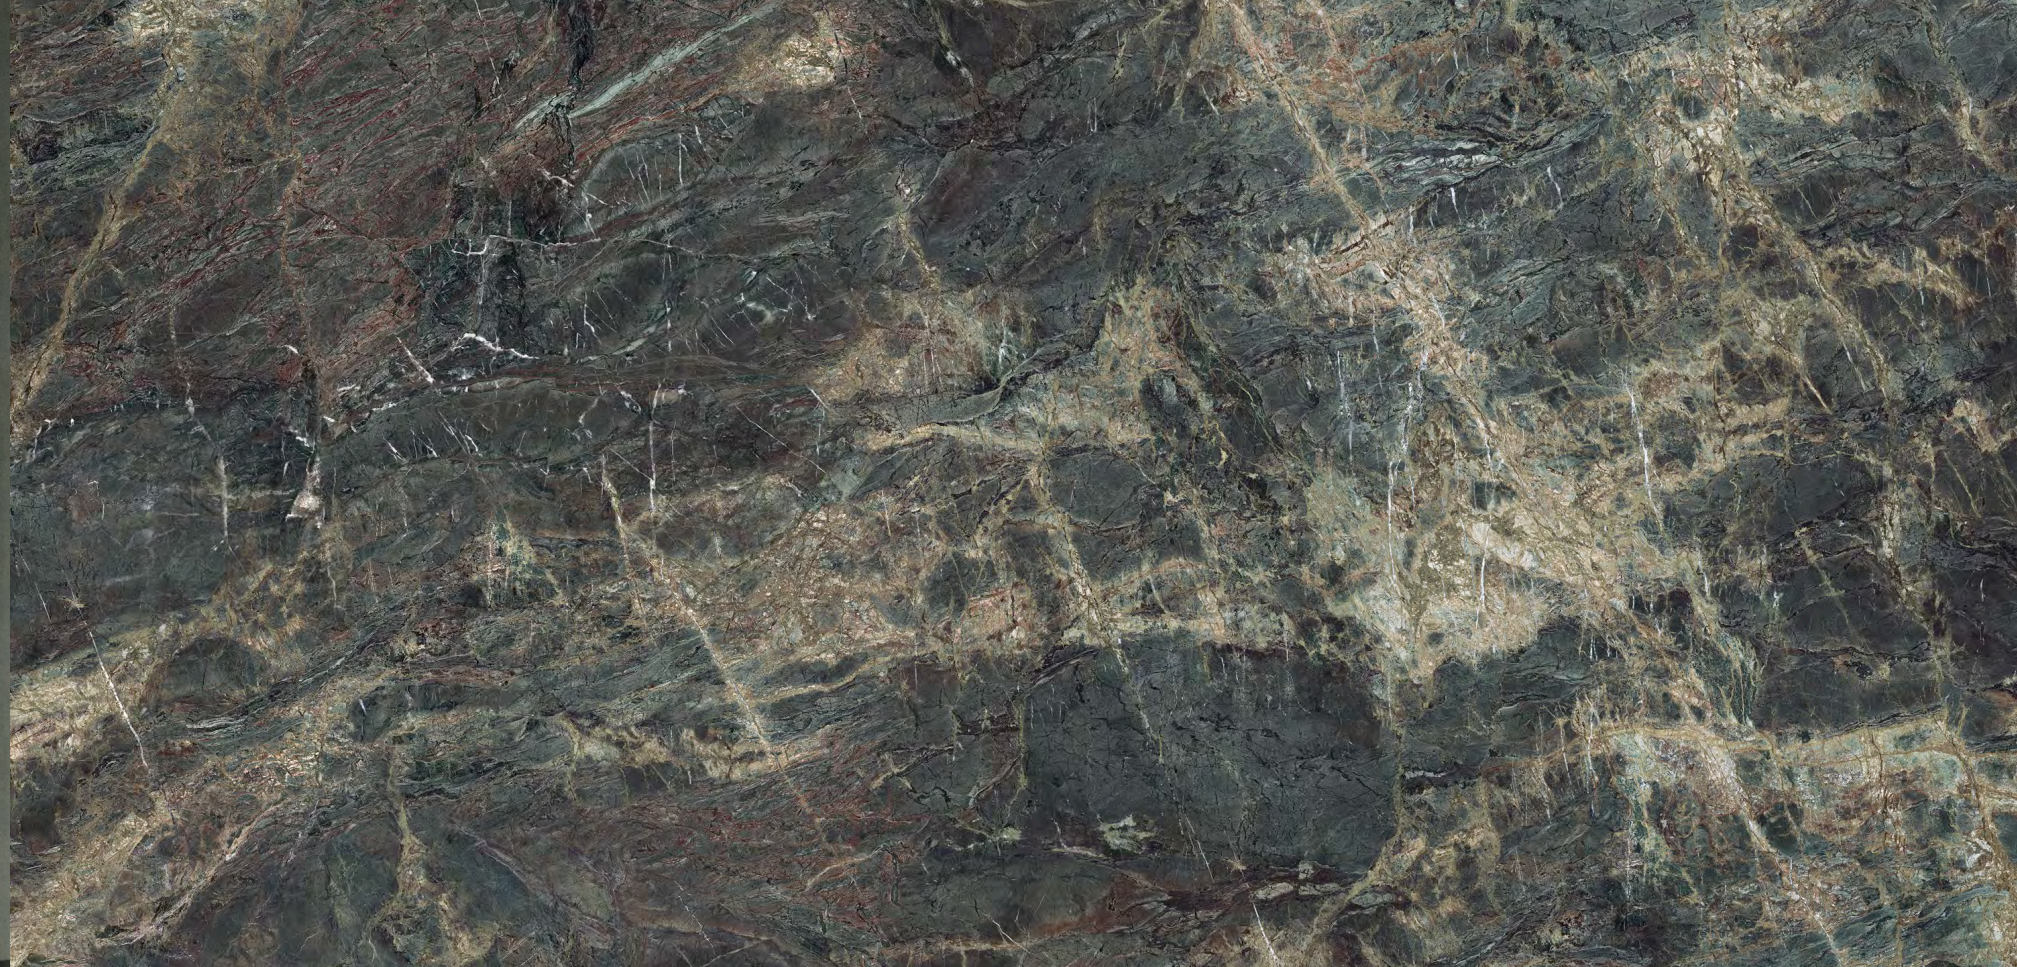

Abu Dhabi White

Classtone Range

NEOLITH
SINTERED STONE

Abu Dhabi White

NEOLITH
SINTERED STONE

six.s

Amazonico

Classtone Range